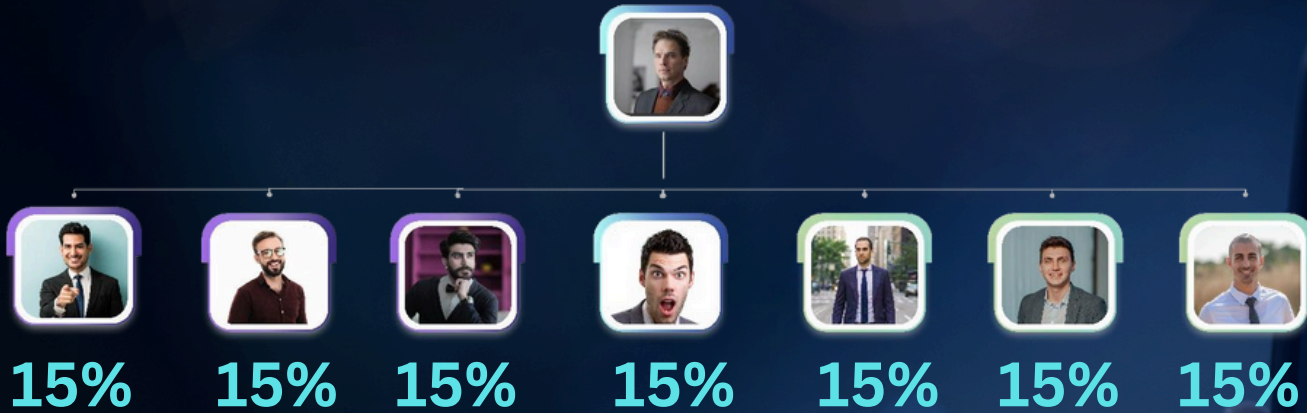

\$50 TO \$500

**GET
DAILY**

1.80%

LIFETIME

\$510 TO \$5000

**GET
DAILY**

2.10%

LIFETIME

JOIN NOW

www.Bitgetpro.io

DIRECT REFERRAL

15% DIRECT SPONSOR

Unlimited Direct & Unlimited Income

LEVEL BONUS

LEVEL	INCOME	DIRECT REFERRAL
LEVEL 1	10%	1 DIRECT
LEVEL 2	3%	1 DIRECT
LEVEL 3	5%	1 DIRECT
LEVEL 4	7%	2 DIRECT